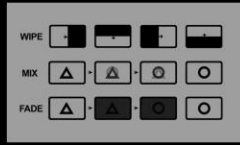

Transition Effects

Transition between PWW and PGM with WIPE / MIX / FADE effect through T-Bar & AUTO.